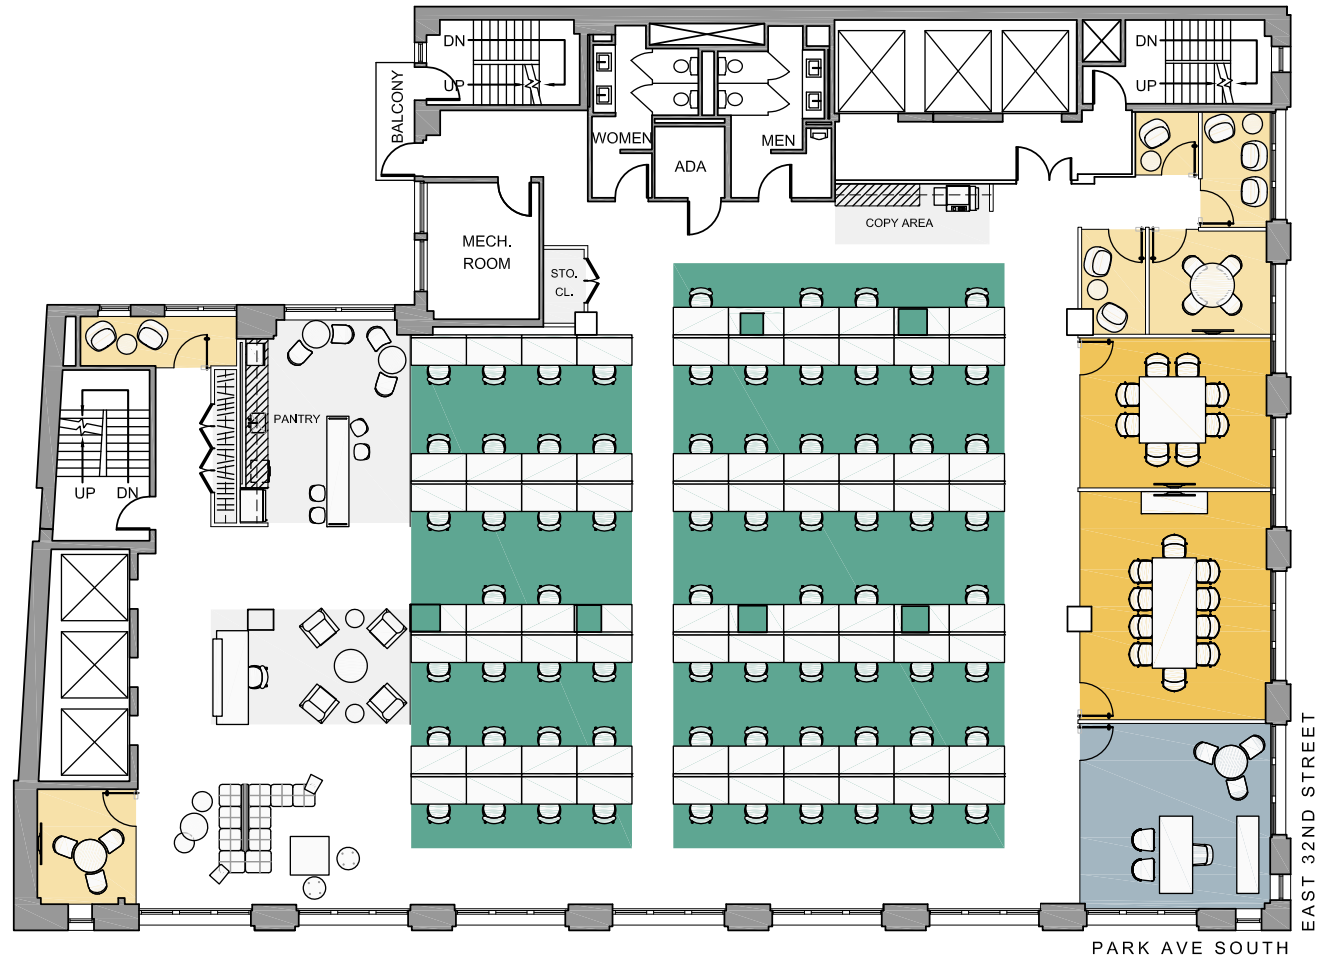

High-Density North Tower

~10,500 RSF

WORKSPACE SEATS

■ Executive Office	1
■ Benching	70
■ Reception	1
Total Head Count	72

COLLABORATIVE SPACE

■ Conference (10 pp)	1
■ Conference (8 pp)	1
■ Meeting Room	2
■ Phone Rooms	4

SUPPORT

■ Pantry	1
■ Coat Closet	1
■ Copy Area	1
■ STO. CL.	1

Creative North Tower

~10,500 RSF

WORKSPACE	SEATS
Executive Office	1
Benching	46
Total Head Count	47

COLLABORATIVE SPACE	
Conference (10 pp)	1
Meeting Room	3
Phone Rooms	4

SUPPORT	
Pantry	1
Coffee Bar	1
Coat Closet	1
Copy Area	1
STO. CL.	1